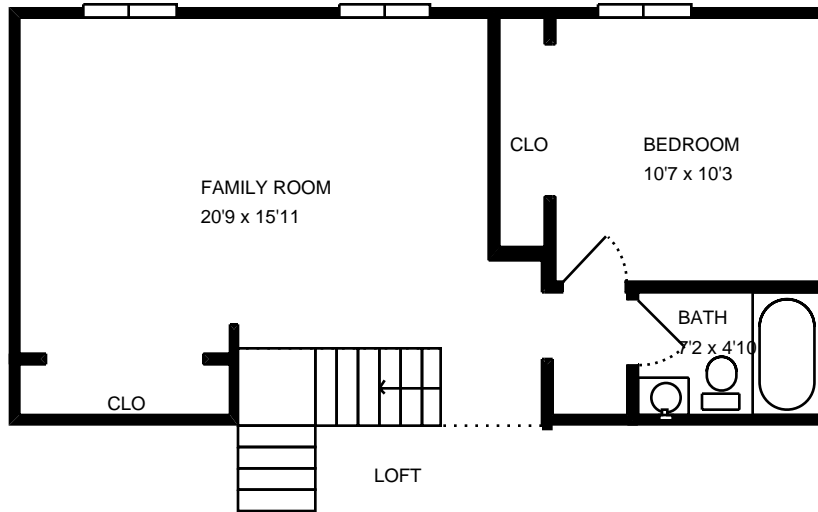

REAL ESTATE MEASURE

Website RE
Order #RE9800-7300
Measure #9286154
Measured 02/21/14

Property Address:
7 Cloverdale Ct
Buffalo Grove, IL 60089

REAL ESTATE MEASURE

Website RE
Order #RE9800-7300
Measure #9286154
Measured 02/21/14

Property Address:
7 Cloverdale Ct
Buffalo Grove, IL 60089

Total interior square footage on page: 972 sf

Measurements supplied for marketing purposes only. For full details, please visit <http://www.homedepotmeasures.com/RealEstateWarranty.htm>