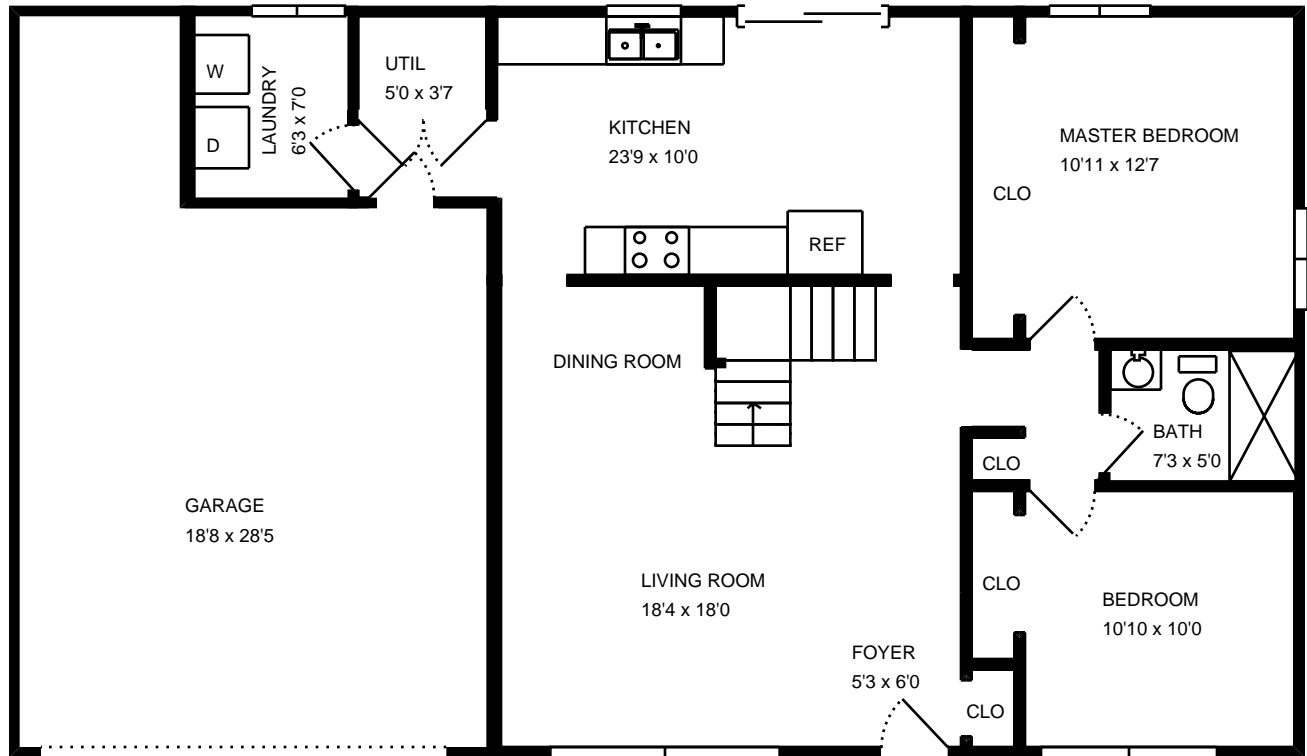

REAL ESTATE MEASURE

Website RE
Order #RE9800-7300
Measure #9286154
Measured 02/21/14

Property Address:
7 Cloverdale Ct
Buffalo Grove, IL 60089

REAL ESTATE MEASURE

Website RE
Order #RE9800-7300
Measure #9286154
Measured 02/21/14

Property Address:
7 Cloverdale Ct
Buffalo Grove, IL 60089

Total interior square footage on page: 972 sf

Measurements supplied for marketing purposes only. For full details, please visit <http://www.homedepotmeasures.com/RealEstateWarranty.htm>