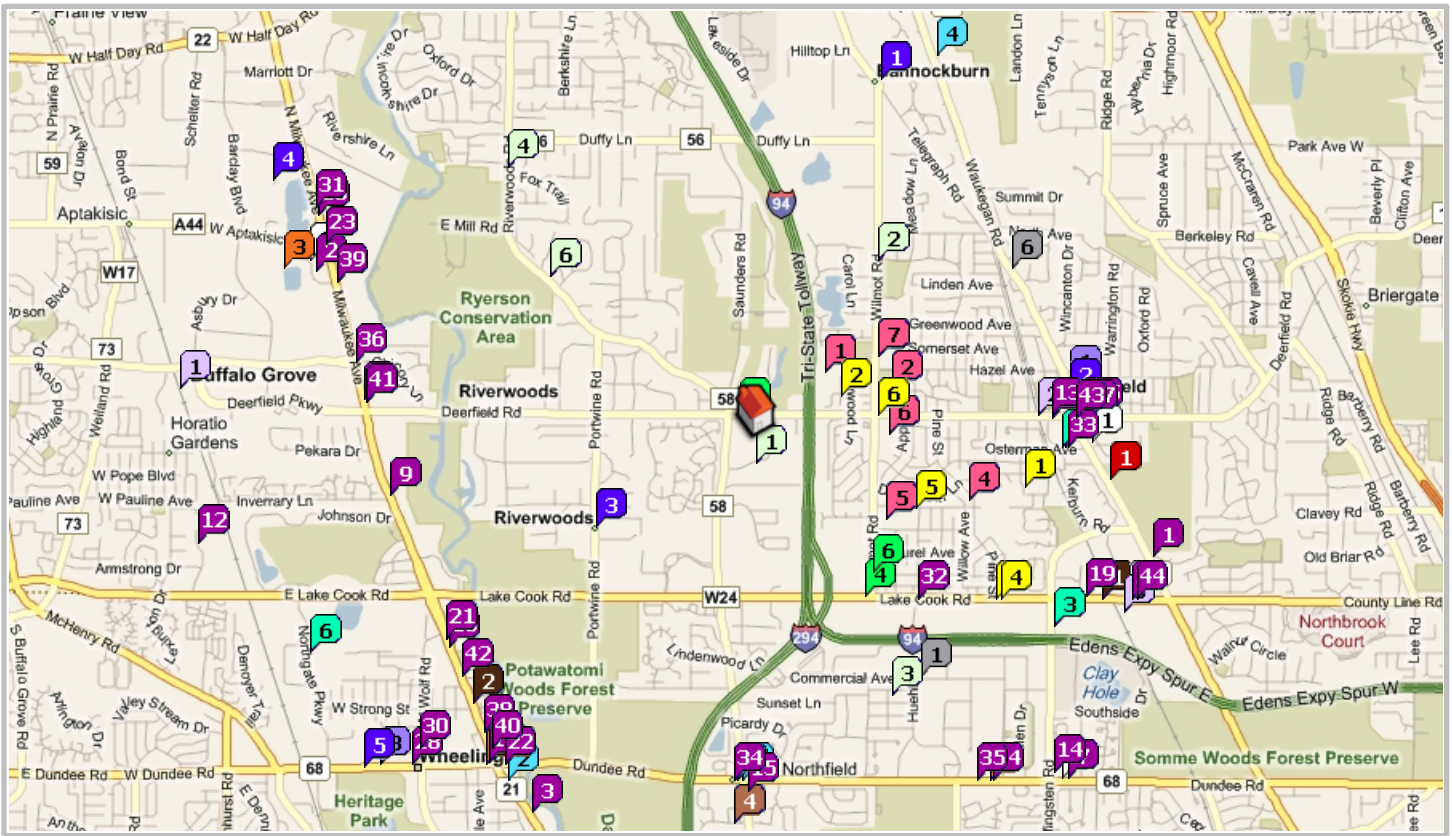

RESIDENTIAL BROKERAGE

771 Congressional Ln, Riverwoods, IL 60015

1" ~ 1.19 miles

Banks

- 1. Bronson-Gore Bank - ATM**
606 N Milwaukee Ave - 1.94mi
- 2. Chase Bank and ATM**
770 Waukegan Rd - 1.93mi
(847) 945-2550
- 3. First Midwest Bank**
725 Waukegan Rd - 1.96mi
(847) 945-6000
- 4. Illinois National Bank**
1755 Lake Cook Rd - 1.23mi
(847) 317-0230
- 5. Metropolitan Bank**
2175 Deerfield Rd - 0.08mi
(847) 943-1100

Coffee

- 1. Perk's Cafe**
601 Lake Cook Rd - 2.29mi
(847) 513-6333

- 2. Starbucks**
310 N Milwaukee Ave - 2.08mi
(847) 541-8490

Coffee (cont.)

- 3. Starbucks**
2503 Waukegan Rd - 2.42mi
(847) 940-1533
- 4. Starbucks**
675 Deerfield Rd - 1.98mi
(847) 405-7604
- 5. Starbucks**
275 Parkway Dr - 2.44mi
(847) 459-3212
- 6. Starbucks**
4137 Dundee Rd - 1.97mi
(847) 559-1984

Daycare Centers

- 1. Bright Horizons Family Sitns**
5 Parkway N - 0.28mi
(847) 945-0980
- 2. Deerfield Montessori Children's H...**
1500 Wilmot Rd - 1.22mi
(847) 945-7581

- 3. Lic Home Daycare**
425 Banyan Dr - 1.76mi
(847) 509-8285

Bars & Pubs (cont.)

13. **Trax**
833 Deerfield Rd - 1.79mi
(847) 236-0203

Chinese

14. **Bin Hai**
757 Pfingsten Rd - 2.63mi
(847) 291-1660
15. **China North**
847 Sanders Rd - 2.04mi
(847) 564-4900

Golden Star