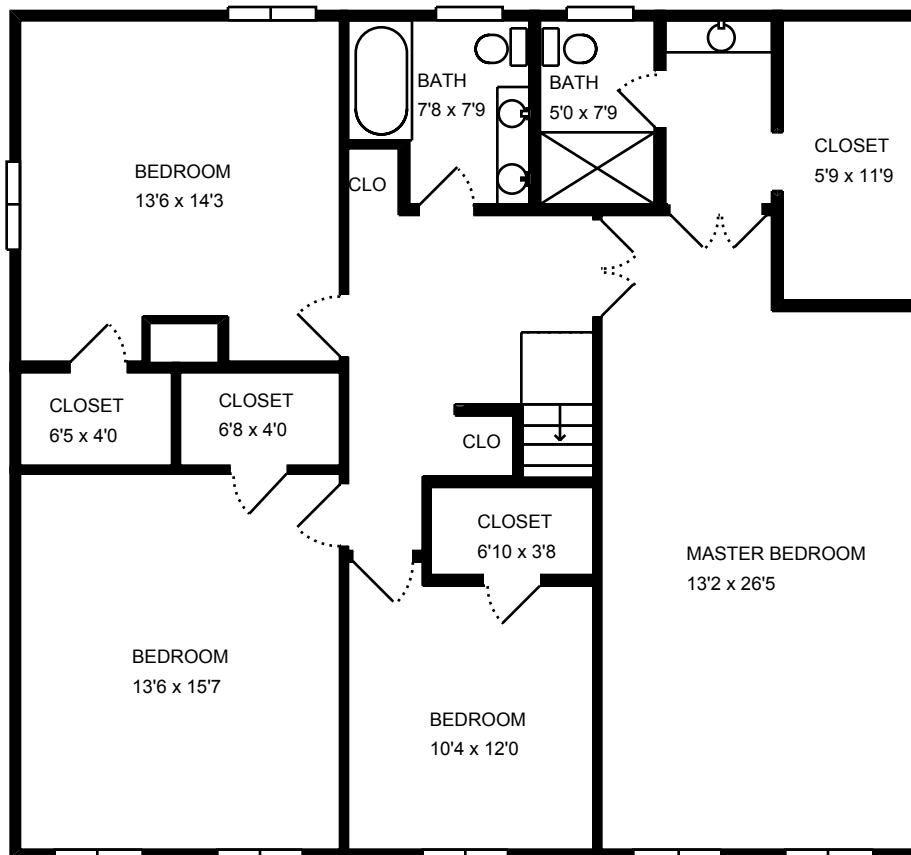

Property Address:
1160 Central Avenue
Deerfield, IL 60015

Measure #11873339

Property Address:
1160 Central Avenue
Deerfield, IL 60015

Measure #11873339